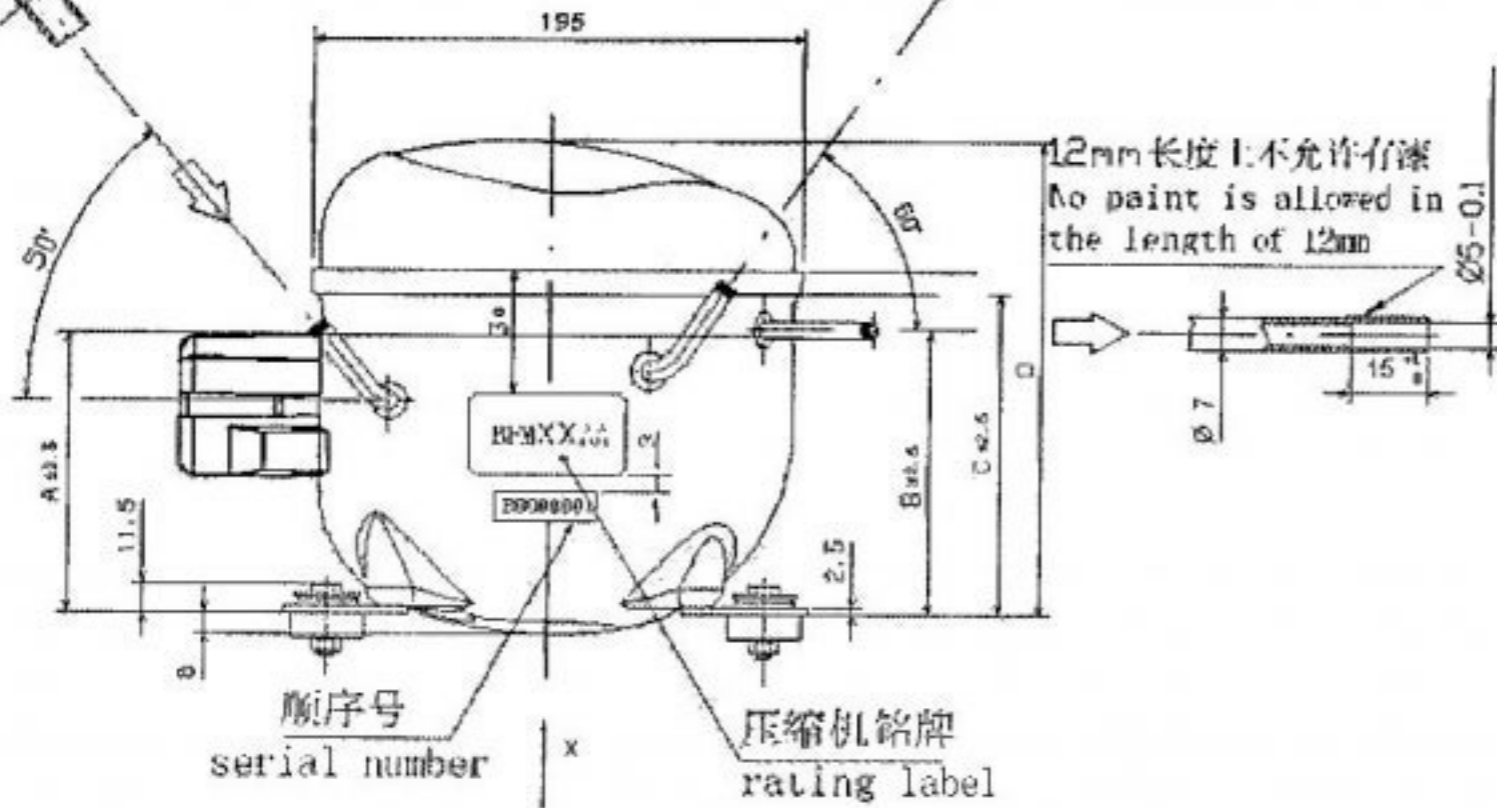

SPECIFICATION

LTC CO.

Brand: LTC

Model: GFF44AA RSCR

MODEL: GFF44AA

PARTS LIST

PART LIST		PART NO	QTY/ONE SET	MODEL/SPECIFICATION
COMPRESSOR	PERFORMANCE			
COMPRESSOR	WIRING DIAGRAM			
COMPRESSOR	EXPLODED VIEW			
ELECTRICAL PARTS	PTC relay	BFF010001	1	QP2-15
		BFF010011		QP2-15EC
ELECTRICAL PARTS	Motor protector	BFF010016	1	BT56-120A61D3
ELECTRICAL PARTS	Relay cover	BFF010003	1	
ELECTRICAL PARTS	Relay cover clip	BFF010004	1	
ELECTRICAL PARTS	Earth screw	BFF010006	1	M4X8
COMP MOUNTING	Rubber grommet	BFF010005	4	
COMP MOUNTING	Sleeve	BFF010007	4	
COMP MOUNTING	Washer	BFF010008	4	
COMP MOUNTING	Screw	BFF010009	4	M6X30
COMP MOUNTING	Hexagon Nut	BFF010010	4	M6

12mm长度上不允许有漆。
No paint is allowed in
the length of 12mm

12mm长度上不允许有漆。
No paint is allowed in
the length of 12mm

12mm长度上不允许有漆。
No paint is allowed in
the length of 12mm

型号		A±2.5	B±2.5	C±2.5	D±2.5
R134a	R600a				
	BFM67AA	85	87	100	170.5
	BFM80AA				
	BFM86AA	98.5	100.5	113.5	184
GFF57AA	BFM93AA				
GFF66AA	BFM10AA				
GFF75AA	BFR86AA				
GFF86AA	BFR93AA	98.5	100.5	113.5	184
	BFR10AA				
	BFF57AA				
	BFF75AA	108.5	110.5	123.5	194
GFF93AA	BFF12AA				

Assembly of Terminal Parts

Wire Drawing

不带电容
Without RC

带电容
With RC

Mounting Accessory