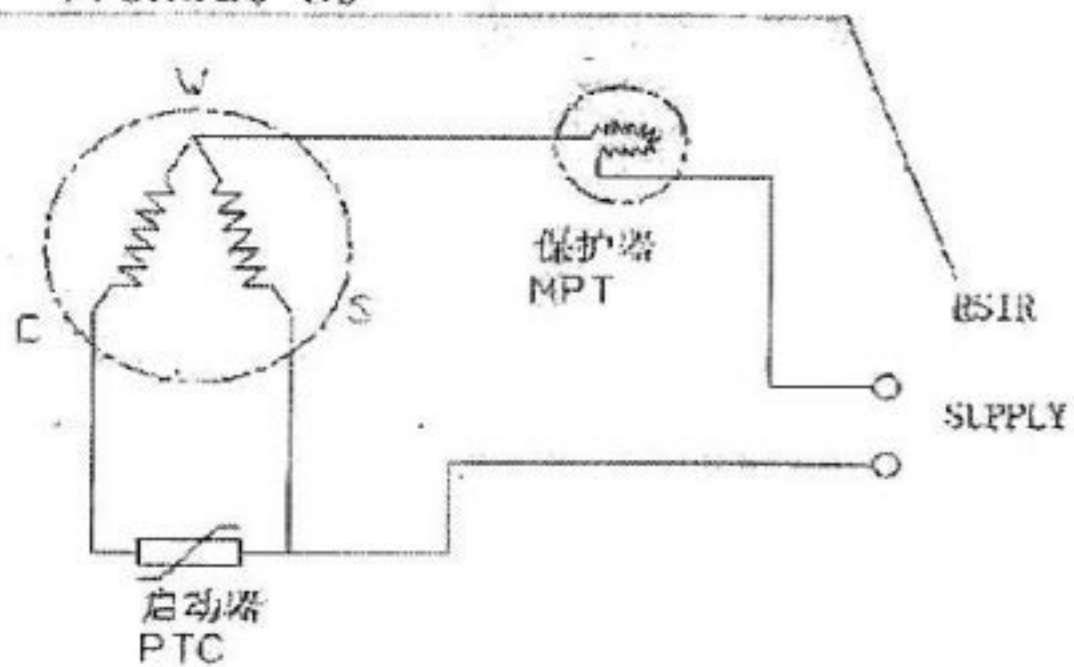

SPECIFICATION

LTC CO.

Brand: LTC

Model: GFF44AA RSCR

MODEL: GFF44AA

PARTS LIST

PART LIST		PART NO	QTY/ONE SET	MODEL/SPECIFICATION
COMPRESSOR	PERFORMANCE			
COMPRESSOR	WIRING DIAGRAM			
COMPRESSOR	EXPLODED VIEW			
ELECTRICAL PARTS	PTC relay	BFF010001	1	QP2-15
		BFF010011		QP2-15EC
ELECTRICAL PARTS	Motor protector	BFF010016	1	BT56-120A61D3
ELECTRICAL PARTS	Relay cover	BFF010003	1	
ELECTRICAL PARTS	Relay cover clip	BFF010004	1	
ELECTRICAL PARTS	Earth screw	BFF010006	1	M4X8
COMP MOUNTING	Rubber grommet	BFF010005	4	
COMP MOUNTING	Sleeve	BFF010007	4	
COMP MOUNTING	Washer	BFF010008	4	
COMP MOUNTING	Screw	BFF010009	4	M6X30
COMP MOUNTING	Hexagon Nut	BFF010010	4	M6

12mm长度上不允许有漆。
No paint is allowed in
the length of 12mm

12mm长度上不允许有漆。
No paint is allowed in
the length of 12mm

12mm长度上不允许有漆。
No paint is allowed in
the length of 12mm

型号		A±2.5	B±2.5	C±2.5	D±2.5
R134a	R600a				
	BFM67AA	85	87	100	170.5
	BFM80AA				
	BFM86AA	98.5	100.5	113.5	184
GFF57AA	BFM93AA				
GFF66AA	BFM10AA				
GFF75AA	BFR86AA				
GFF86AA	BFR93AA	98.5	100.5	113.5	184
	BFR10AA				
	BFF57AA				
	BFF75AA	108.5	110.5	123.5	194
GFF93AA	BFF12AA				

Assembly of Terminal Parts

Wire Drawing

不带电容
Without RC

带电容
With RC

Mounting Accessory