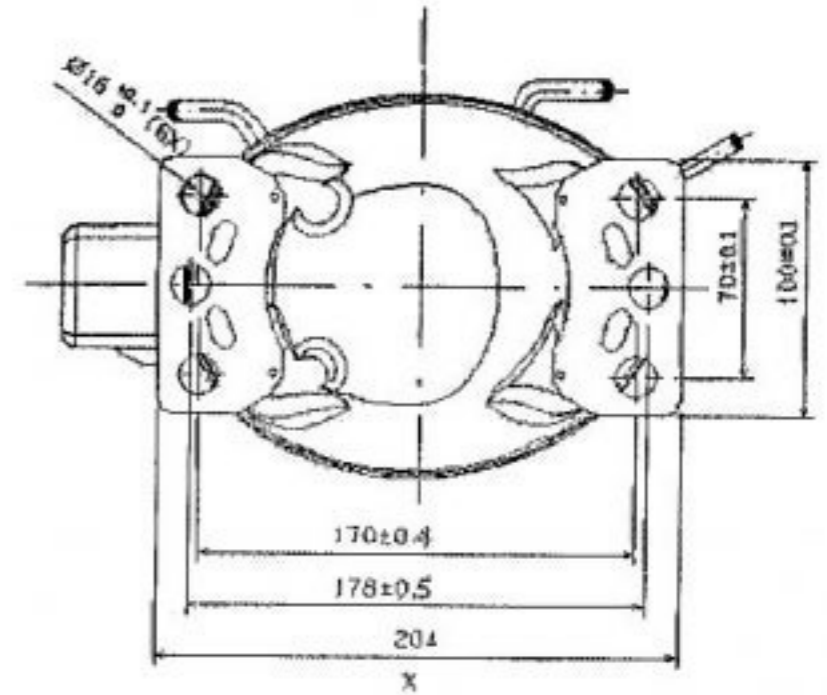

SPECIFICATION

LTC CO.

Brand: LTC

Model: GFF44AA RSCR

MODEL: GFF44AA

PARTS LIST

PART LIST		PART NO	QTY/ONE SET	MODEL/SPECIFICATION
COMPRESSOR	PERFORMANCE			
COMPRESSOR	WIRING DIAGRAM			
COMPRESSOR	EXPLODED VIEW			
ELECTRICAL PARTS	PTC relay	BFF010001	1	QP2-15
		BFF010011		QP2-15EC
ELECTRICAL PARTS	Motor protector	BFF010016	1	BT56-120A61D3
ELECTRICAL PARTS	Relay cover	BFF010003	1	
ELECTRICAL PARTS	Relay cover clip	BFF010004	1	
ELECTRICAL PARTS	Earth screw	BFF010006	1	M4X8
COMP MOUNTING	Rubber grommet	BFF010005	4	
COMP MOUNTING	Sleeve	BFF010007	4	
COMP MOUNTING	Washer	BFF010008	4	
COMP MOUNTING	Screw	BFF010009	4	M6X30
COMP MOUNTING	Hexagon Nut	BFF010010	4	M6

12mm长度上不允许有漆。
No paint is allowed in
the length of 12mm

12mm长度上不允许有漆。
No paint is allowed in
the length of 12mm

12mm长度上不允许有漆。
No paint is allowed in
the length of 12mm

型号		A±2.5	B±2.5	C±2.5	D±2.5
R134a	R600a				
	BFM67AA	85	87	100	170.5
	BFM80AA				
	BFM86AA	98.5	100.5	113.5	184
GFF57AA	BFM93AA				
GFF66AA	BFM10AA				
GFF75AA	BFR86AA				
GFF86AA	BFR93AA	98.5	100.5	113.5	184
	BFR10AA				
	BFF57AA				
	BFF75AA	108.5	110.5	123.5	194
GFF93AA	BFF12AA				

Assembly of Terminal Parts

Wire Drawing

不带电容
Without RC

带电容
With RC

Mounting Accessory