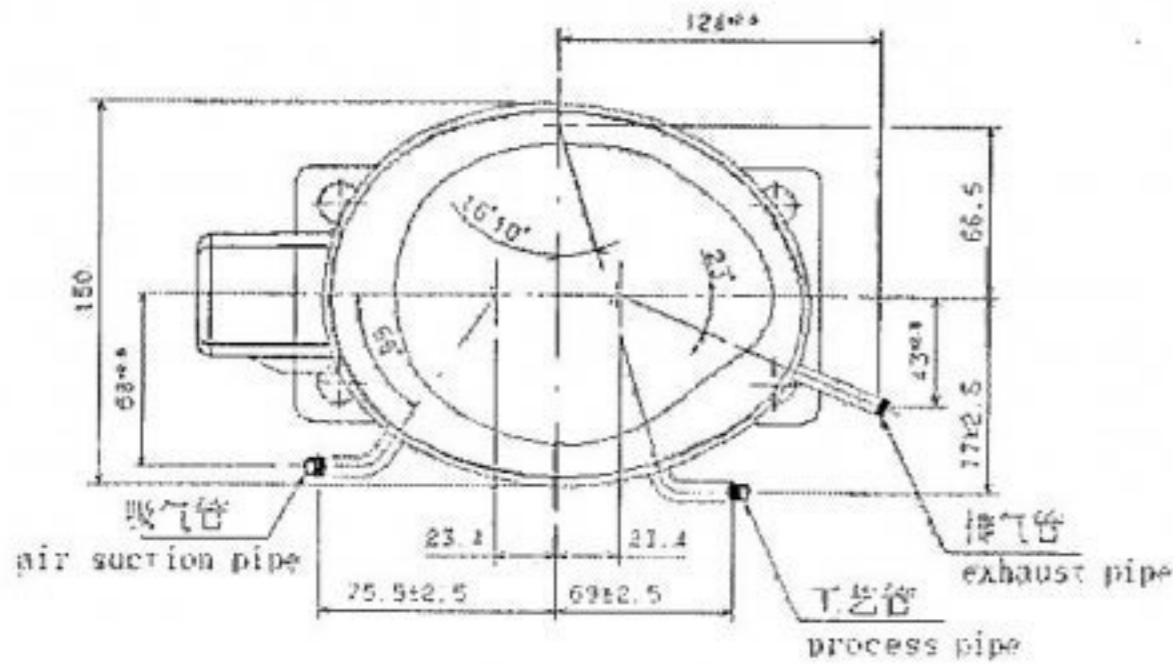

SPECIFICATION

LTC CO.

Brand: LTC

Model: GFF44AA RSCR

MODEL: GFF44AA

PARTS LIST

PART LIST		PART NO	QTY/ONE SET	MODEL/SPECIFICATION
COMPRESSOR	PERFORMANCE			
COMPRESSOR	WIRING DIAGRAM			
COMPRESSOR	EXPLODED VIEW			
ELECTRICAL PARTS	PTC relay	BFF010001	1	QP2-15
		BFF010011		QP2-15EC
ELECTRICAL PARTS	Motor protector	BFF010016	1	BT56-120A61D3
ELECTRICAL PARTS	Relay cover	BFF010003	1	
ELECTRICAL PARTS	Relay cover clip	BFF010004	1	
ELECTRICAL PARTS	Earth screw	BFF010006	1	M4X8
COMP MOUNTING	Rubber grommet	BFF010005	4	
COMP MOUNTING	Sleeve	BFF010007	4	
COMP MOUNTING	Washer	BFF010008	4	
COMP MOUNTING	Screw	BFF010009	4	M6X30
COMP MOUNTING	Hexagon Nut	BFF010010	4	M6

12mm长度上不允许有漆。
No paint is allowed in
the length of 12mm

12mm长度上不允许有漆。
No paint is allowed in
the length of 12mm

12mm长度上不允许有漆。
No paint is allowed in
the length of 12mm

型号		A±2.5	B±2.5	C±2.5	D±2.5
R134a	R600a				
	BFM67AA	85	87	100	170.5
	BFM80AA				
	BFM86AA	98.5	100.5	113.5	184
GFF57AA	BFM93AA				
GFF66AA	BFM10AA				
GFF75AA	BFR86AA				
GFF86AA	BFR93AA	98.5	100.5	113.5	184
	BFR10AA				
	BFF57AA				
	BFF75AA	108.5	110.5	123.5	194
GFF93AA	BFF12AA				

Assembly of Terminal Parts

Wire Drawing

不带电容
Without RC

带电容
With RC

Mounting Accessory