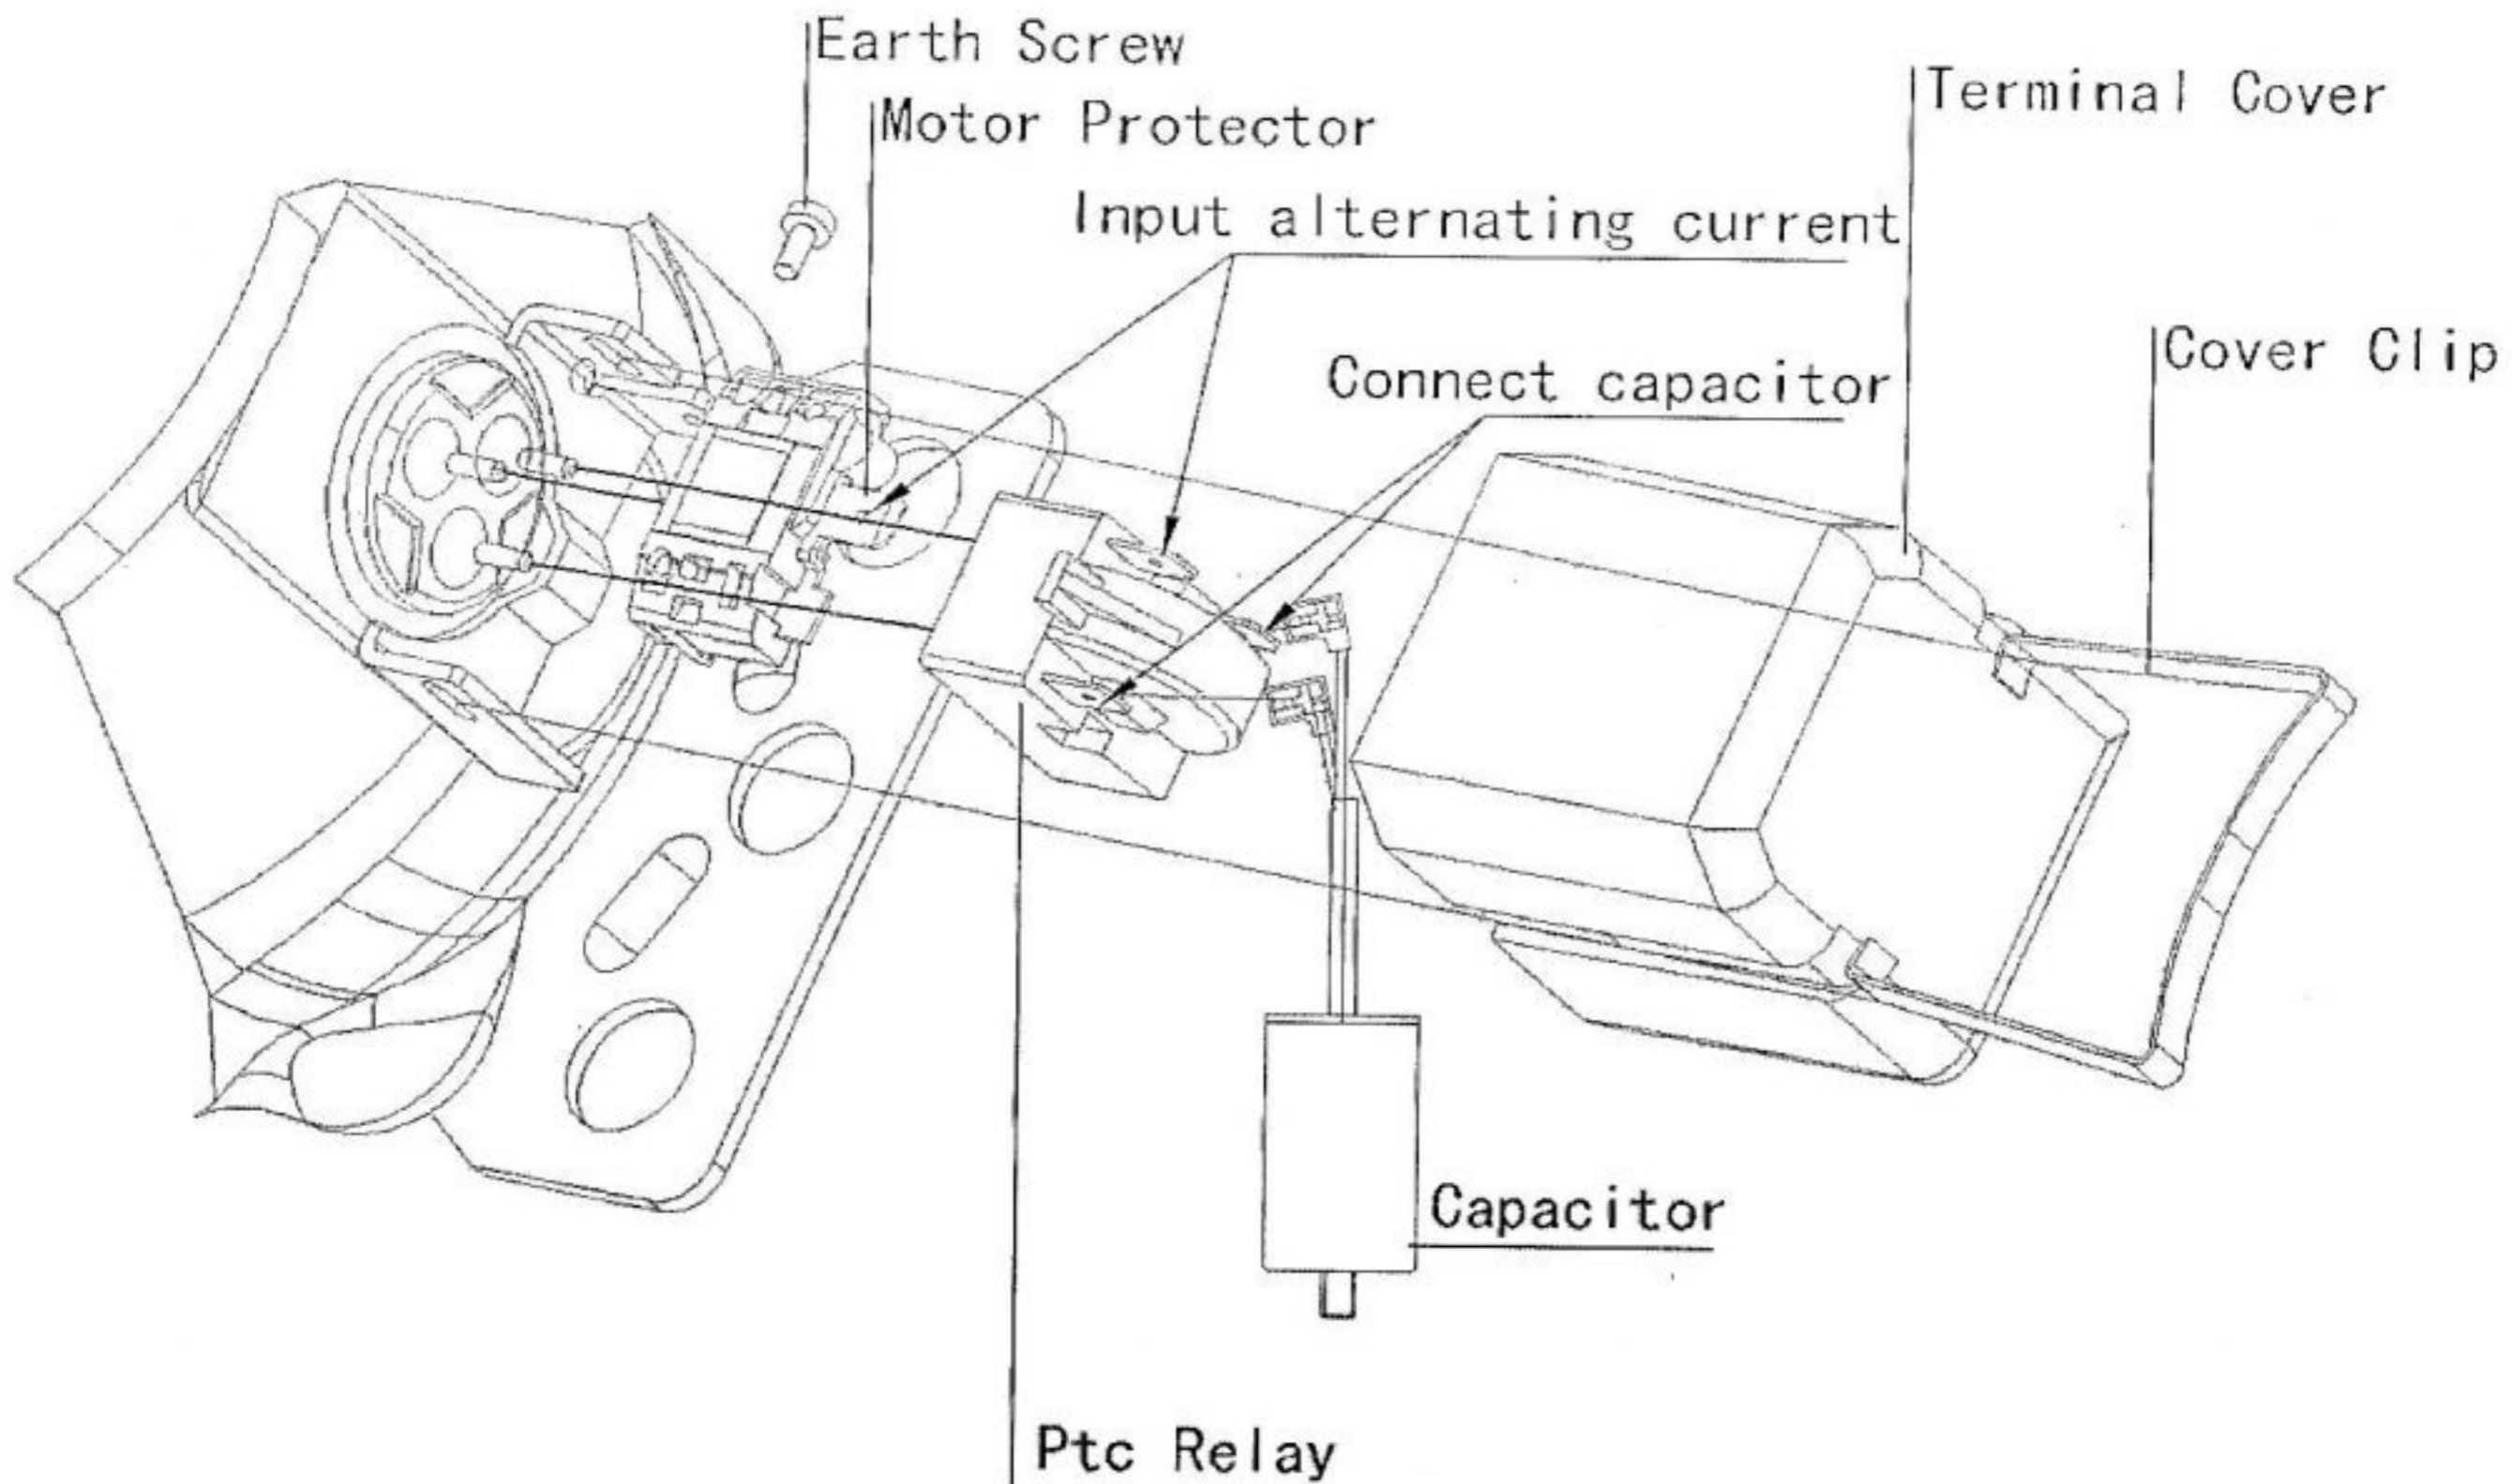

SPECIFICATION

LTC CO.

Brand: LTC

Model: GFF44AA RSCR

MODEL: GFF44AA

PARTS LIST

PART LIST		PART NO	QTY/ONE SET	MODEL/SPECIFICATION
COMPRESSOR	PERFORMANCE			
COMPRESSOR	WIRING DIAGRAM			
COMPRESSOR	EXPLODED VIEW			
ELECTRICAL PARTS	PTC relay	BFF010001	1	QP2-15
		BFF010011		QP2-15EC
ELECTRICAL PARTS	Motor protector	BFF010016	1	BT56-120A61D3
ELECTRICAL PARTS	Relay cover	BFF010003	1	
ELECTRICAL PARTS	Relay cover clip	BFF010004	1	
ELECTRICAL PARTS	Earth screw	BFF010006	1	M4X8
COMP MOUNTING	Rubber grommet	BFF010005	4	
COMP MOUNTING	Sleeve	BFF010007	4	
COMP MOUNTING	Washer	BFF010008	4	
COMP MOUNTING	Screw	BFF010009	4	M6X30
COMP MOUNTING	Hexagon Nut	BFF010010	4	M6

Assembly of Terminal Parts

Wire Drawing

不带电容
Without RC

带电容
With RC

Mounting Accessory